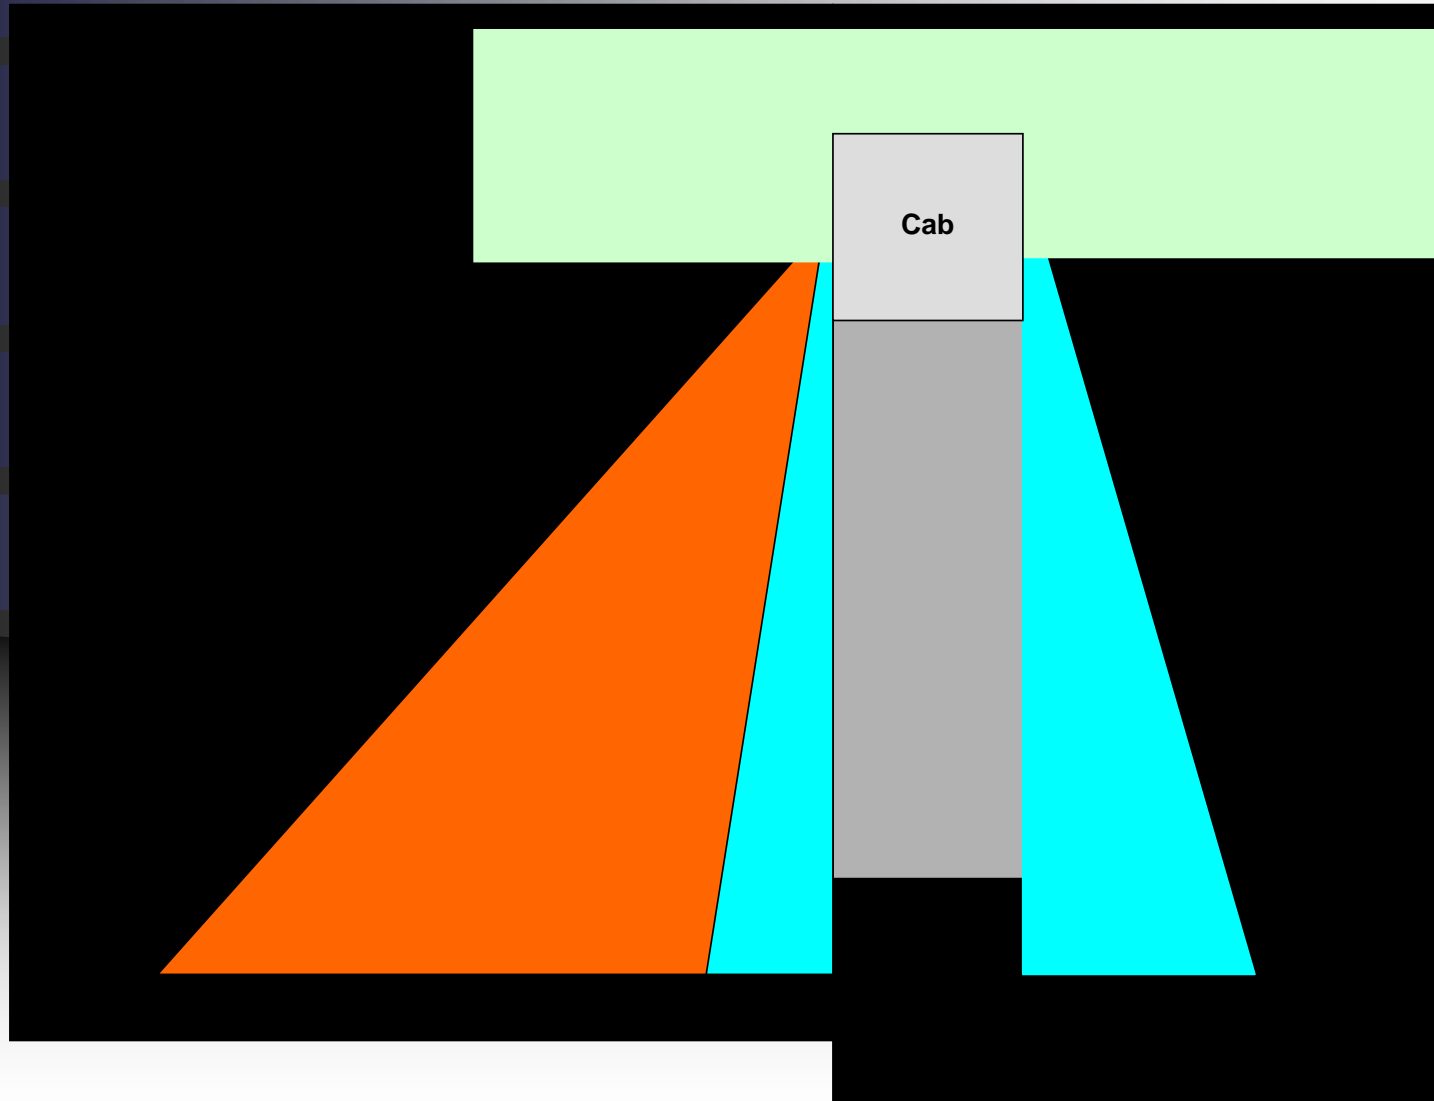

# Rear Vision Study - Child

Scale: 1:75

Child 1.0m Height

# Rear Vision Study - Camera

Scale: 1:100

Adult Height 1.90m

Child Height 1.0m