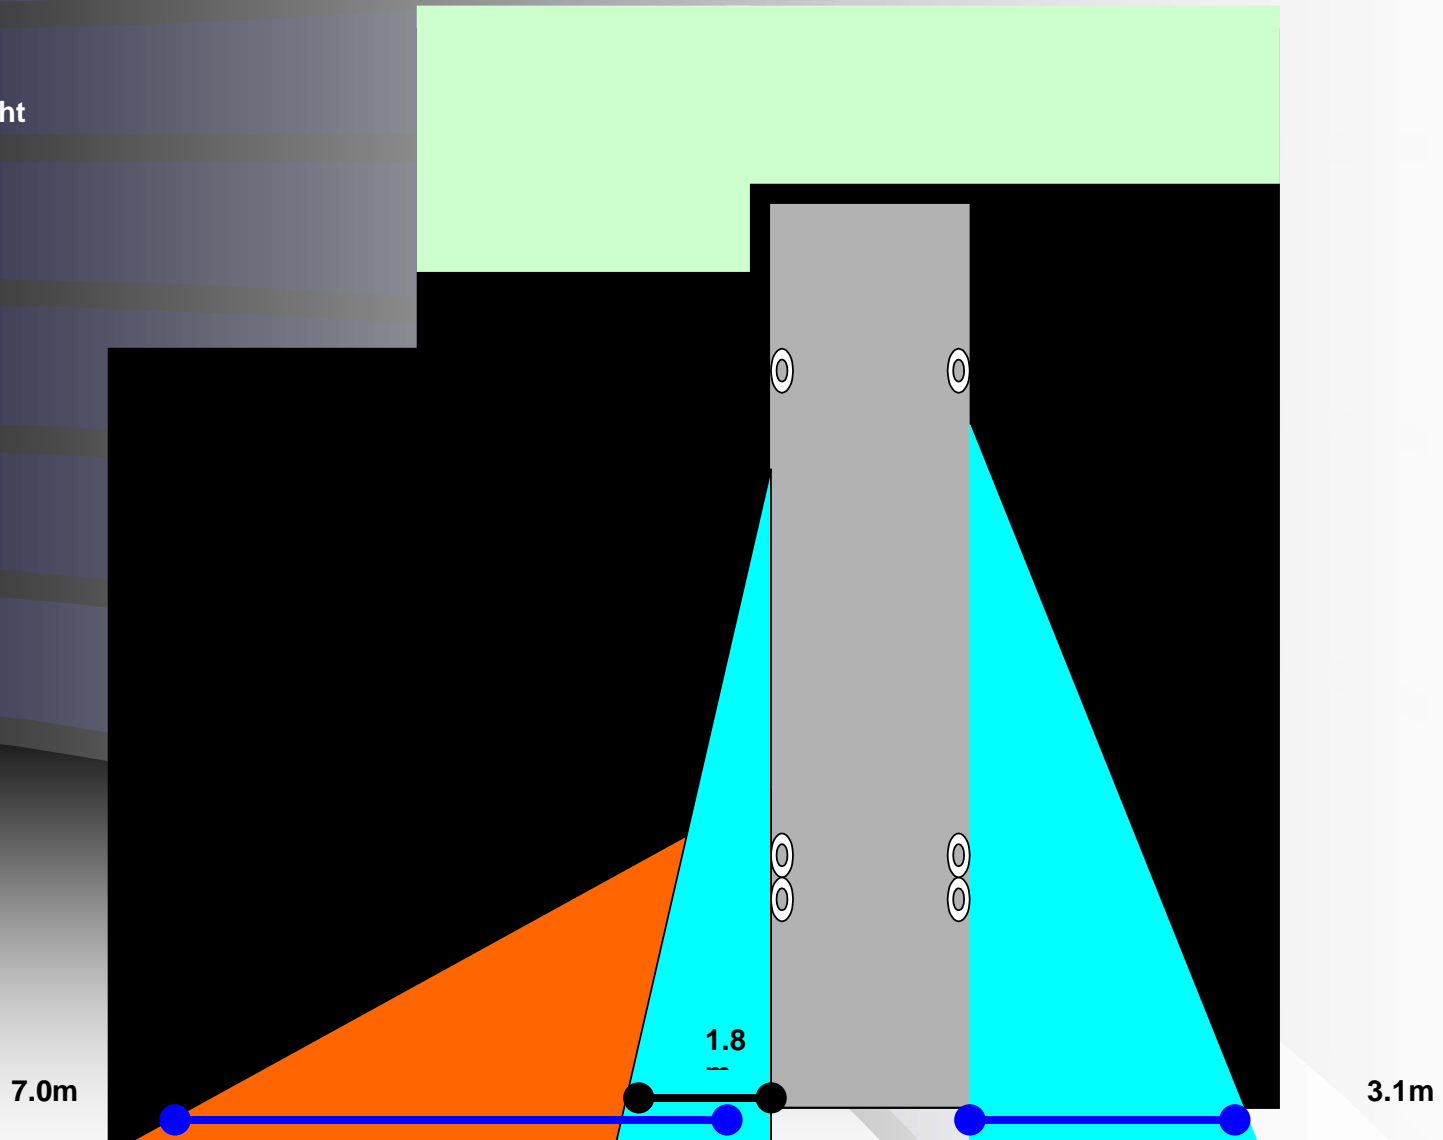

# Rear Vision Study - Adult

# Rear Vision Study - Child

Scale: 1:75

Child 1.0m Height

# Rear Vision Study - Camera

Scale: 1:100

Adult Height 1.90m

Child Height 1.0m